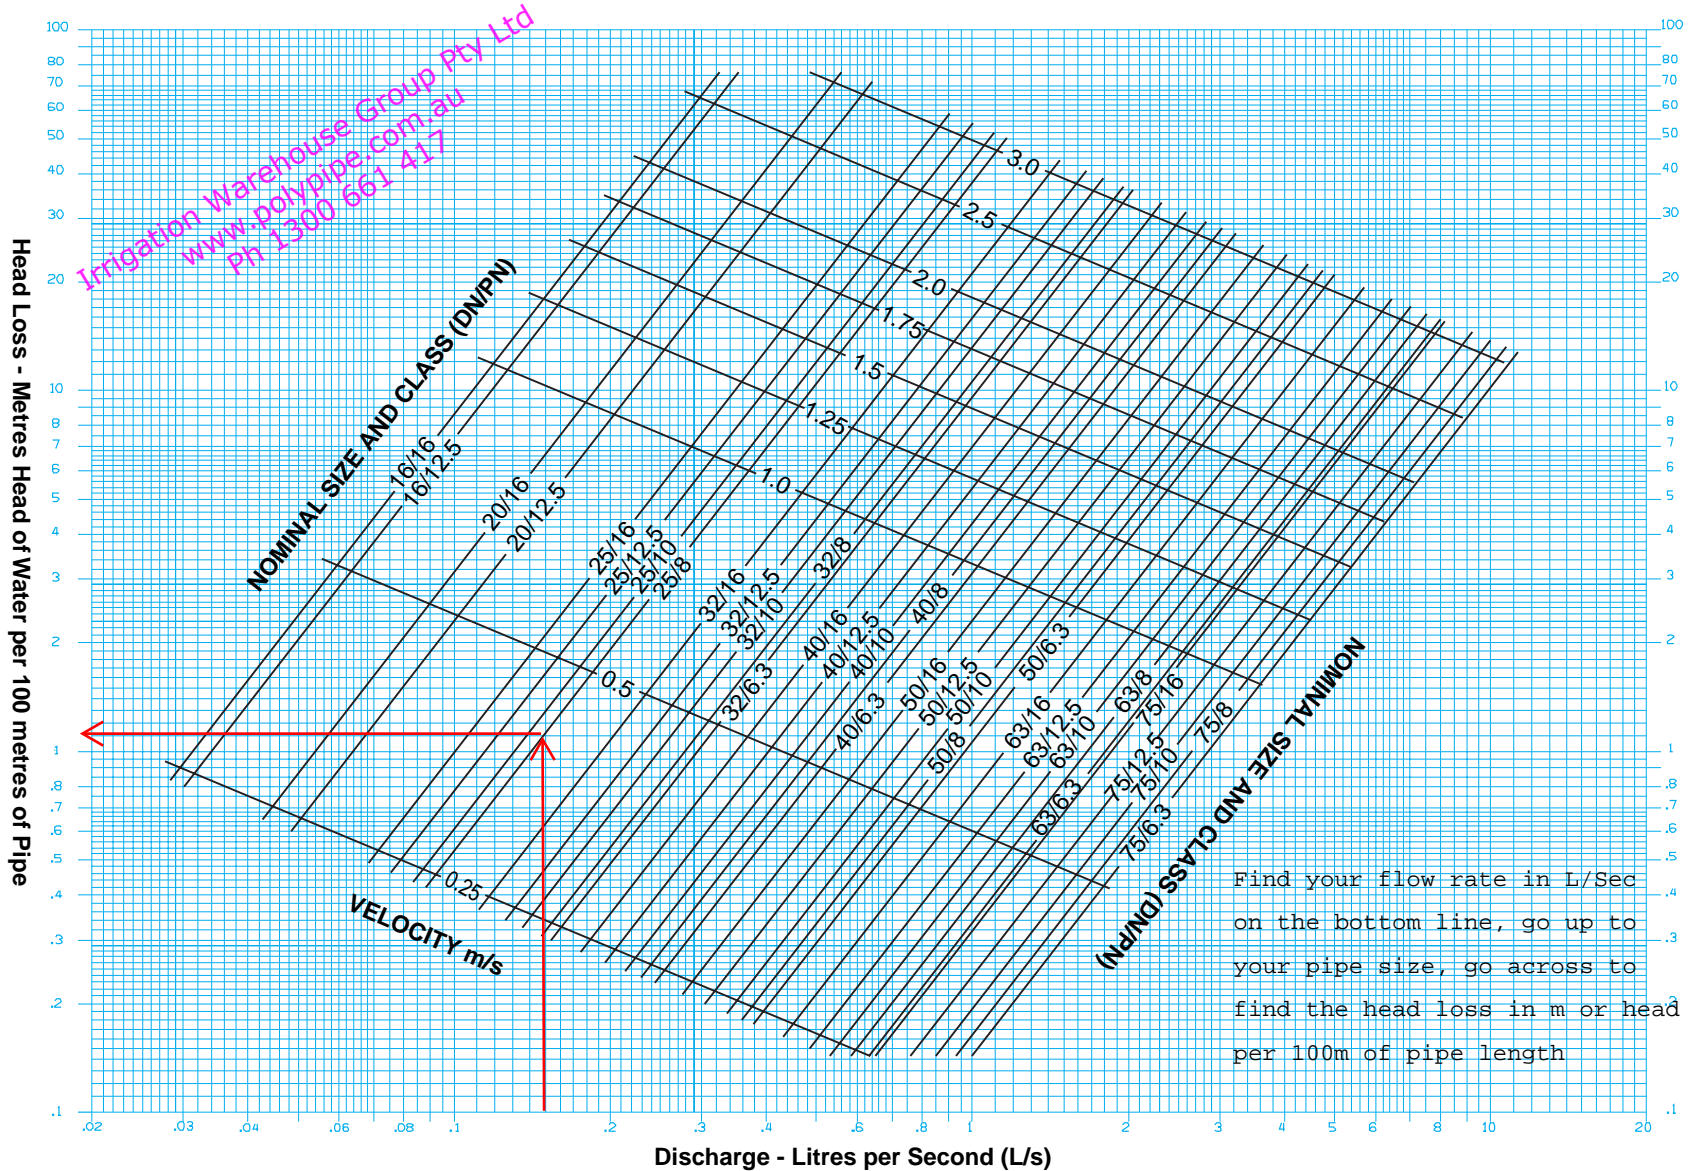

Flow Chart for Small Bore Polyethylene Pipe – DN16 to DN75 (PE80B, PE80C Materials)

Flow Chart for Small Bore Polyethylene Pipe – DN16 to DN75 (PE80B, PE80C Materials)

*Irrigation Warehouse Group Pty Ltd
www.polypipe.com.au
Ph 1300 661 417*