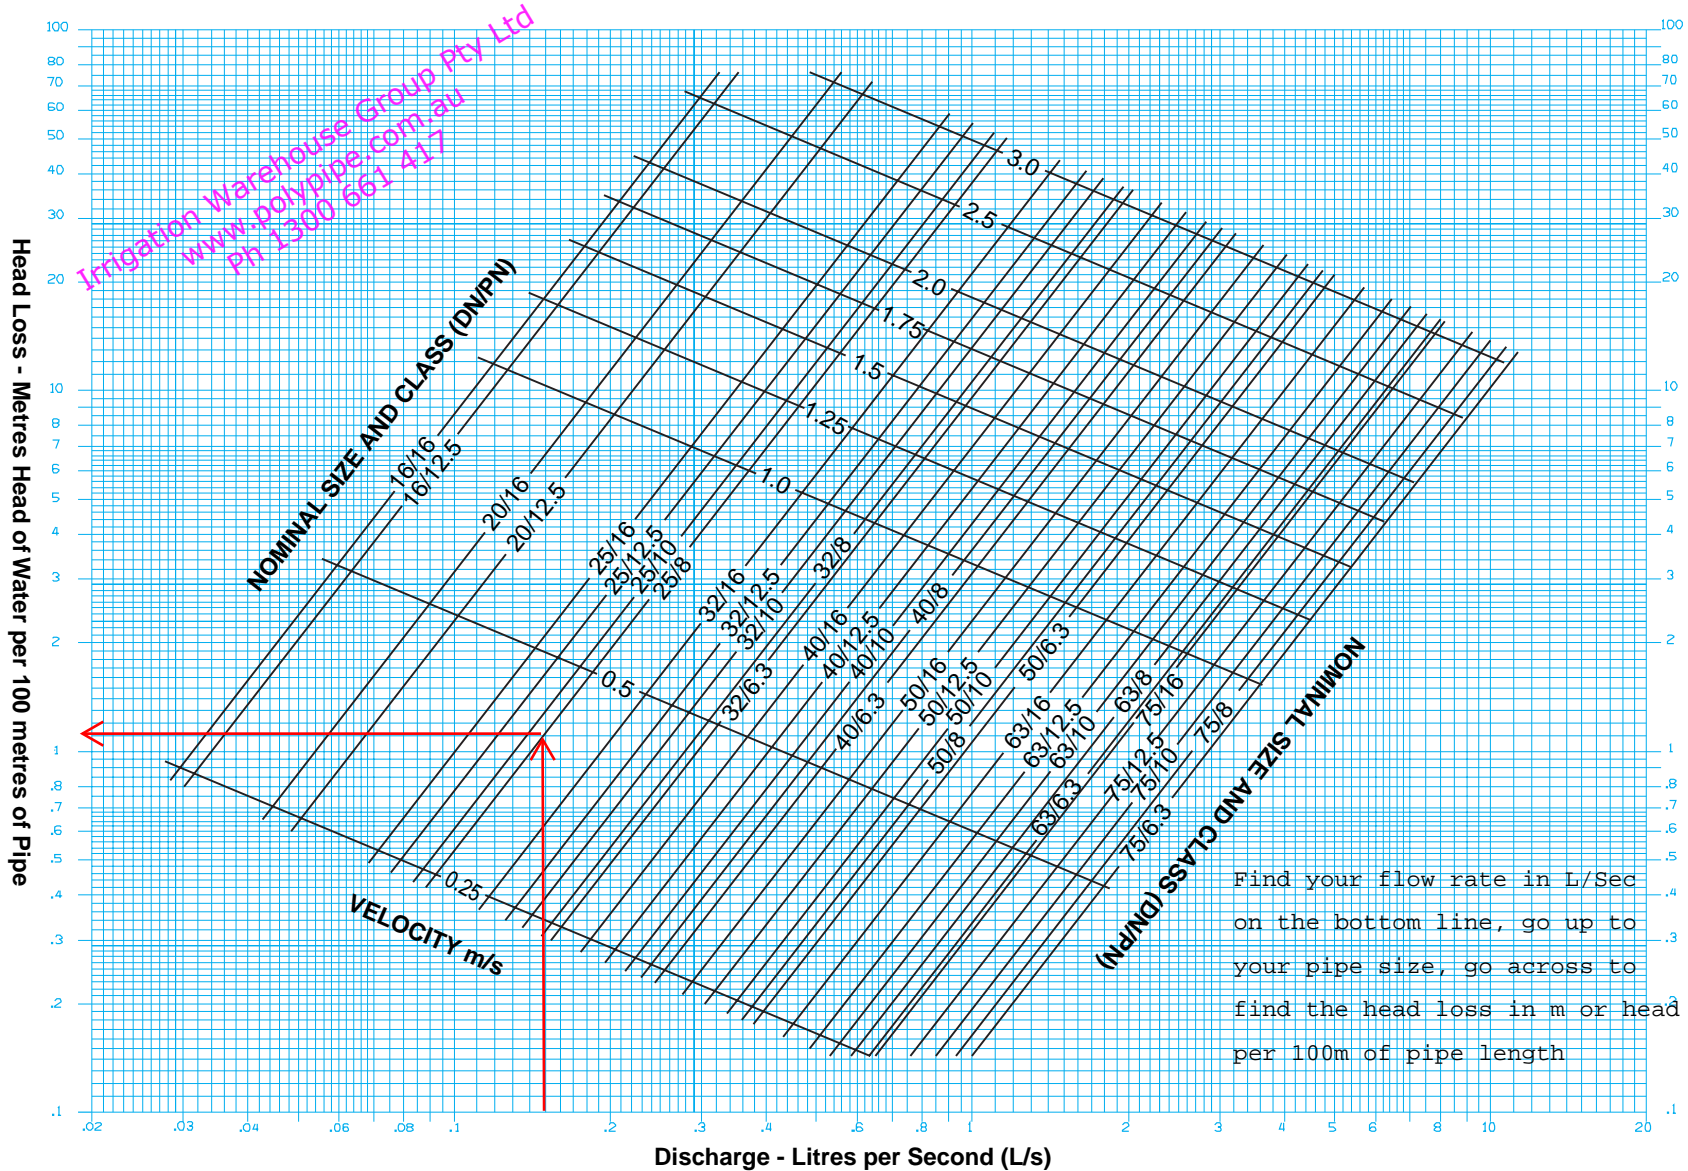

# Flow Chart for Small Bore Polyethylene Pipe – DN16 to DN75 (PE80B, PE80C Materials)

**Flow Chart for Small Bore Polyethylene Pipe – DN16 to DN75 (PE80B, PE80C Materials)**

*Irrigation Warehouse Group Pty Ltd  
www.polypipe.com.au  
Ph 1300 661 417*